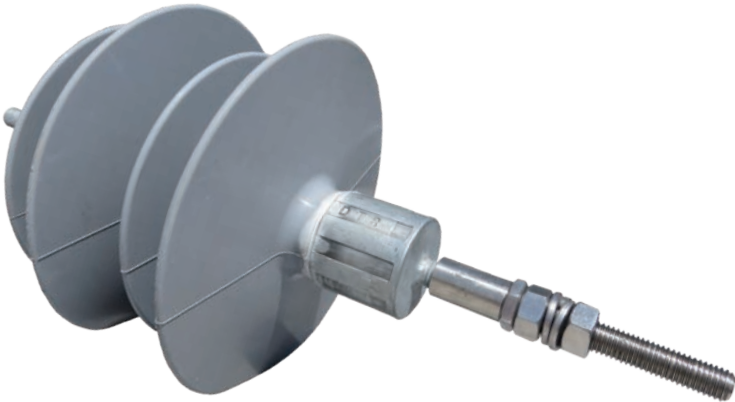

DTR Crucifix Standoff

GALVANISED STEEL CRUCIFIX BRACKET & POLYMER STANDOFF

Part Number	Description	Brand	Origin	Length	Width	Thick	Holes	Unit	Weight	Pack Qty	Drawing
Crucifix Bracket (HDG to 4680:2006)											
537055	Avon 11kV Crucifix Bracket only	Avon	NZ	920mm	340mm	6mm	14mm	Each	4.8kg	5	AA18206
Part Number	Description	Brand	Origin	Rated	Creepage Length	Stud	Colour	Unit	Weight	Box/Pallet	Drawing
Polymer Standoff for 11kV Crucifix (IEC 61109)											
553069	DTR 15kV Crucifix Standoff	DTR	Korea	15kV	550mm	328mm	M12	Grey	Each	1.8kg	6/300 ISA3-0550-GSS
554618	DTR 33kV Crucifix Standoff	DTR	Korea	33kV	1165mm	486.5mm	M12	Grey	Each	3.5kg	3/168 ISA3-1165-GSS