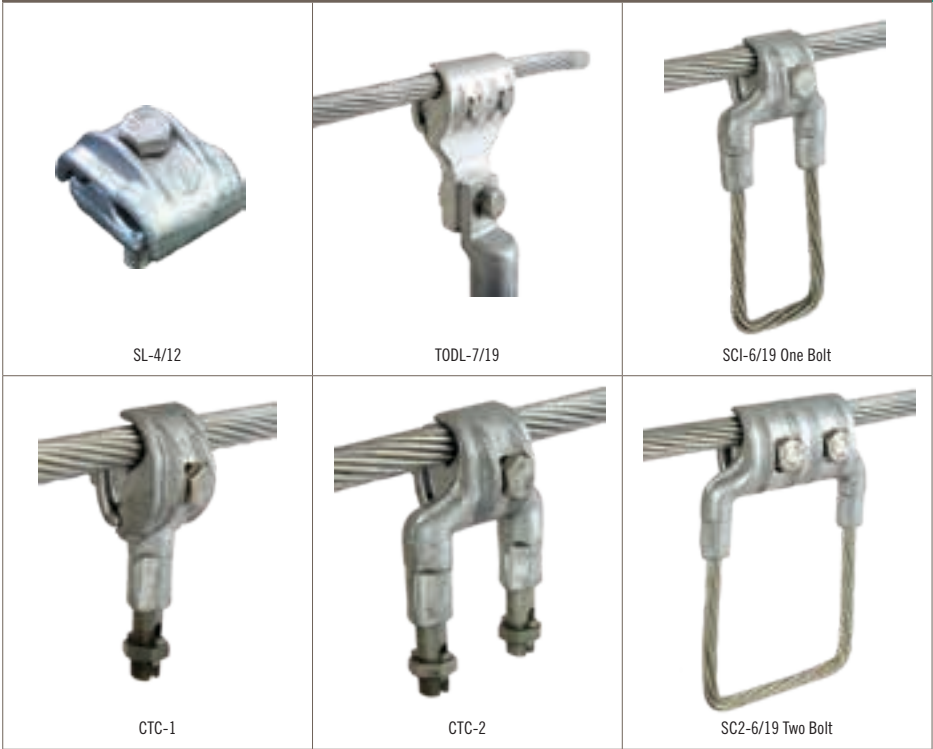

TAPS, LUGS, SERVICE & CTC BOLTED CONNECTORS

Part Number	Description	Brand	Origin	Construction	Conductor	Conductor	Unit Weight	Box Qty
Aluminium Service Taps								
524344	Fulton SL-4/12 Service Tap	Fulton	Australia	Aluminium	7/3.00-7/4.75	9.0-14.3mm	Each 100g	10
524166	Fulton SL-7/19 Service Tap	Fulton	Australia	Aluminium	7/4.5-19/3.75	13.5-18.8mm	Each 200g	10
Aluminium Lugs								
524174	Fulton TODL-7/19 Lug	Fulton	Australia	Aluminium	7/2.5-19/3.75	7.0-19.0mm	Each 375g	10
524182	Fulton TODL-7/19ET 'Bling' Lug	Fulton	Australia	Bright ETP Ali	7/2.5-19/3.75	7.0-19.0mm	Each 375g	10
SC Aluminium Service Connectors								
524190	Fulton SC1-6/19 One-Bolt	Fulton	Australia	Ali + Copper Loop	7/2.25-19/3.75	6.75-18.75mm	Each 200g	10
524204	Fulton SC2-6/19 Two-Bolt	Fulton	Australia	Ali + Copper Loop	7/2.25-19/3.75	6.75-18.75mm	Each 400g	10
CTC Consumer Tee Connectors								
524212	Fulton CTC-1 Single Leg	Fulton	Australia	Aluminium	7/2.25-19/3.75	6.75-18.75mm	Each 175g	10
524220	Fulton CTC-1 Double Leg	Fulton	Australia	Aluminium	7/2.25-19/3.75	6.75-18.75mm	Each 260g	10