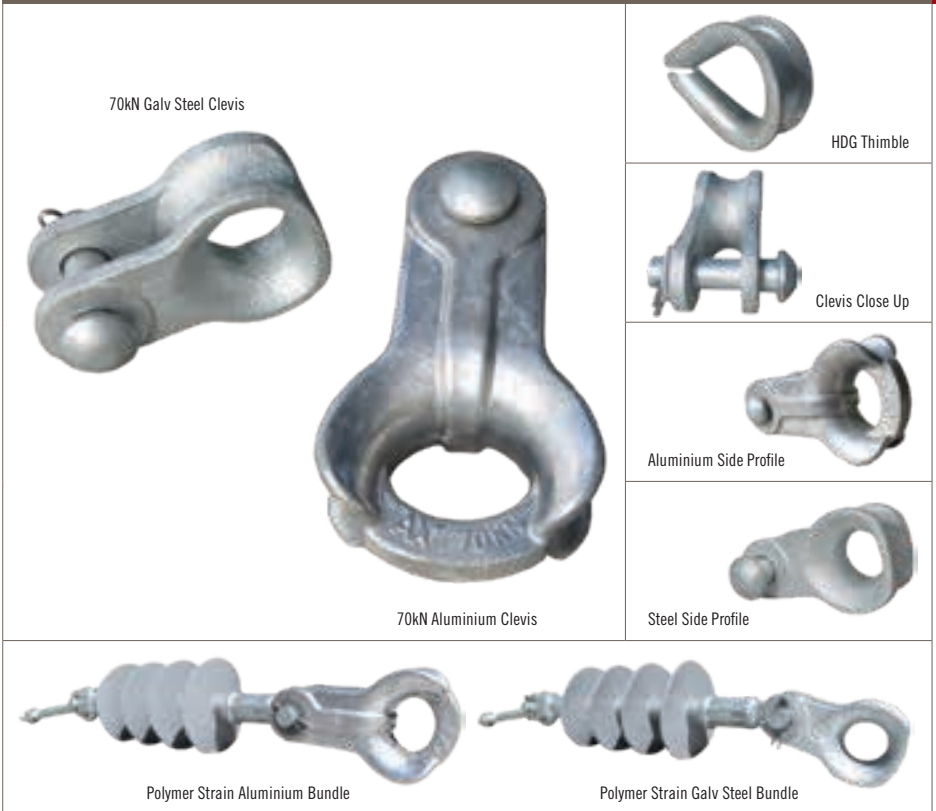

CLEVIS THIMBLES & POLYMER STRAIN BUNDLES

Part Number	Description	Brand	Origin	Strength	Length	Int Width	Loop	Unit	Weight	Box Qty	Drawing
Clevis Thimbles											
536342	AX Aluminium Clevis Thimble	AX	China	70kN	132mm	30mm	57mm	Each	470g	30	D374-2140
536393	AX Galv Steel Clevis Thimble	AX	China	70kN	146mm	25mm	57mm	Each	650g	30	D374-2142
HDG Thimble											
536407	AX 16mm Galv Thimble	AX	NZ		90mm	16mm	60mm	Each	145g	10	
536601	AX 19mm Galv Thimble	AX	NZ		105mm	16mm	70mm	Each	145g	10	
Preassembled Polymer Strain Bundles											
553336	DTR 15kV Polymer Strain + AX Aluminium Clevis + Avon 32/200M16 Eye Bolt								2.1kg	10	
553344	DTR 15kV Polymer Strain + AX Galv Steel Clevis + Avon 32/200M16 Eye Bolt								2.3kg	10