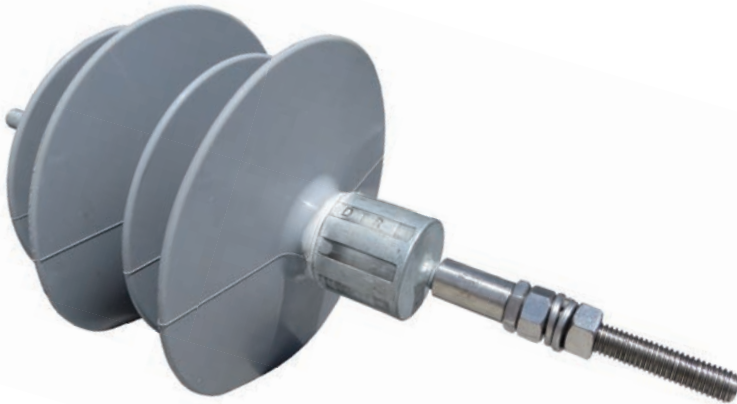

DTR Crucifix Standoff

GALVANISED STEEL CRUCIFIX BRACKET & POLYMER STANDOFF

Part Number	Description	Brand	Origin	Length	Width	Thick	Holes	Unit	Weight	Pack Qty	Drawing
Crucifix Bracket (HDG to 4680:2006)											
537055	Avon 11kV Crucifix Bracket only	Avon	NZ	920mm	340mm	6mm	14mm	Each	4.8kg	5	AA18206
Part Number	Description	Brand	Origin	Rated	Creepage Length	Stud	Colour	Unit	Weight	Box/Pallet	Drawing
Polymer Standoff for 11kV Crucifix (IEC 61109)											
553069	DTR 15kV Crucifix Standoff	DTR	Korea	15kV	550mm	328mm	M12	Grey	Each	1.8kg	6/300 ISA3-0550-GSS
554618	DTR 33kV Crucifix Standoff	DTR	Korea	33kV	1165mm	486.5mm	M12	Grey	Each	3.5kg	3/168 ISA3-1165-GSS