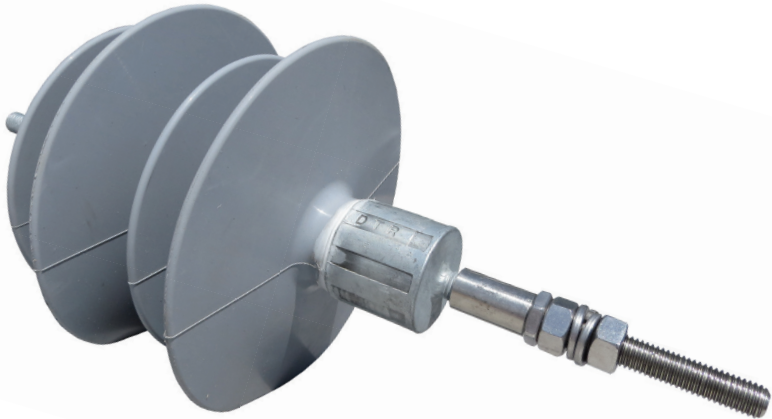

AVON SHACKLES & NZI Reel BUNDLES

SHACKLE STRAPS & U SHACKLES

Part Number	Description	Brand	Origin	Length (mm)	Width (mm)	Thick (mm)	Holes	HDG (mm)	Unit	Weight	Box Qty	Drawing
Shackle Straps												
537004	Avon AA20001 Shackle Strap 7"	Avon	NZ	180	32	3	14	To 4680:2006	Each	140g	100	AA20001
537012	Avon AA20009 Shackle Strap #11	Avon	NZ	170	30	2	14	To 4680:2006	Each	85g	200	AA20009
537020	Avon AA20011 Shackle Strap #8 Offset	Avon	NZ	180	32	3	18	To 4680:2006	Each	130g	100	AA20011
U Shackles												
537039	Avon AA23001 210 U Shackle Small	Avon	NZ	85	32	3	14	To 4680:2006	Each	160g	100	AA23001
537047	Avon AA23002 205 U Shackle Large	Avon	NZ	105	32	3	14	To 4680:2006	Each	210g	50	AA23002
537063	Avon AA23003 320 U Shackle Extra Large	Avon	NZ	132	40	5	14	To 4680:2006	Each	500g	30	AA23003

PRE-ASSEMBLED REEL BUNDLES

Part Number	Description	Brands	Origin	Status	Unit	Weight	Box Qty
Reel & Shackle Strap Bundles							
102148	NZI 210 Reel + Avon 7" Shackle Strap + 2 x M12 110 Bolt	NZI/Avon	NZ	Assembled	Bundle	750g	20
102180	NZI 205 Reel + Avon 7" Shackle Strap + 2 x M12 110 Bolt	NZI/Avon	NZ	Assembled	Bundle	1.1kg	10
Reel & U Shackle Bundles							
102121	NZI 210 Reel + Avon Small U Shackle + M12 110 Bolt	NZI/Avon	NZ	Assembled	Bundle	550g	20
102156	NZI 205 Reel + Avon E/Large U Shackle + M12 110 Bolt	NZI/Avon	NZ	Assembled	Bundle	1.2kg	10

Avon Crucifix Bracket

DTR Crucifix Standoff

GALVANISED STEEL CRUCIFIX BRACKET & POLYMER STANDOFF

Part Number	Description	Brand	Origin	Length	Width	Thick	Holes	Unit	Weight	Pack Qty	Drawing	
Crucifix Bracket (HDG to 4680:2006)												
537055	Avon 11kV Crucifix Bracket only	Avon	NZ	920mm	340mm	6mm	14mm	Each	4.8kg	5	AA18206	
Part Number	Description	Brand	Origin	Rated	Creepage Length	Stud	Colour	Unit	Weight	Box/Pallet	Drawing	
Polymer Standoff for 11kV Crucifix (IEC 61109)												
553069	DTR 15kV Crucifix Standoff	DTR	Korea	15kV	550mm	328mm	M12	Grey	Each	1.8kg	6/300	ISA3-0550-GSS