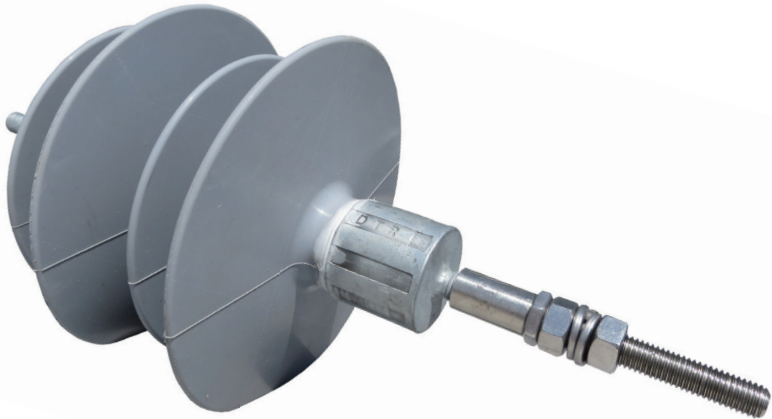

### SHACKLE STRAPS & U SHACKLES

Part Number	Description	Brand	Origin	Length (mm)	Width (mm)	Thick (mm)	Holes	HDG (mm)	Unit	Weight	Box Qty	Drawing
<b>Shackle Straps</b>												
537004	Avon AA20001 Shackle Strap 7"	Avon	NZ	180	32	3	14	To 4680:2006	Each	140g	100	AA20001
537012	Avon AA20009 Shackle Strap #11	Avon	NZ	170	30	2	14	To 4680:2006	Each	85g	200	AA20009
537020	Avon AA20011 Shackle Strap #8 Offset	Avon	NZ	180	32	3	18	To 4680:2006	Each	130g	100	AA20011
<b>U Shackles</b>												
537039	Avon AA23001 210 U Shackle Small	Avon	NZ	85	32	3	14	To 4680:2006	Each	160g	100	AA23001
537047	Avon AA23002 205 U Shackle Large	Avon	NZ	105	32	3	14	To 4680:2006	Each	210g	50	AA23002
537063	Avon AA23003 320 U Shackle Extra Large	Avon	NZ	132	40	5	14	To 4680:2006	Each	500g	30	AA23003

### PRE-ASSEMBLED REEL BUNDLES

Part Number	Description	Brands	Origin	Status	Unit	Weight	Box Qty
<b>Reel &amp; Shackle Strap Bundles</b>							
102148	NZI 210 Reel + Avon 7" Shackle Strap + 2 x M12 110 Bolt	NZI/Avon	NZ	Assembled	Bundle	750g	20
102180	NZI 205 Reel + Avon 7" Shackle Strap + 2 x M12 110 Bolt	NZI/Avon	NZ	Assembled	Bundle	1.1kg	10
<b>Reel &amp; U Shackle Bundles</b>							
102121	NZI 210 Reel + Avon Small U Shackle + M12 110 Bolt	NZI/Avon	NZ	Assembled	Bundle	550g	20
102156	NZI 205 Reel + Avon E/Large U Shackle + M12 110 Bolt	NZI/Avon	NZ	Assembled	Bundle	1.2kg	10

Avon Crucifix Bracket

DTR Crucifix Standoff

**GALVANISED STEEL CRUCIFIX BRACKET & POLYMER STANDOFF**

Part Number	Description	Brand	Origin	Length	Width	Thick	Holes	Unit	Weight	Pack Qty	Drawing	
<b>Crucifix Bracket (HDG to 4680:2006)</b>												
537055	Avon 11kV Crucifix Bracket only	Avon	NZ	920mm	340mm	6mm	14mm	Each	4.8kg	5	AA18206	
Part Number	Description	Brand	Origin	Rated	Creepage Length	Stud	Colour	Unit	Weight	Box/Pallet	Drawing	
<b>Polymer Standoff for 11kV Crucifix (IEC 61109)</b>												
553069	DTR 15kV Crucifix Standoff	DTR	Korea	15kV	550mm	328mm	M12	Grey	Each	1.8kg	6/300	ISA3-0550-GSS