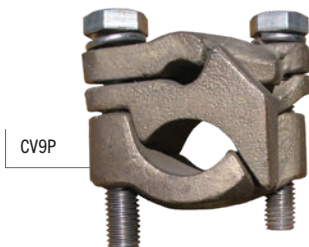

Taps, Lugs, Service & CTC Bolted Connectors

Brand: Fulton | Origin: Australia | Unit: Each

8.1

Part Number	Description	Construction	Conductor	Conductor	Weight	Box Qty
Aluminium Service Taps						
524344	SL-4/12 Service Tap	Aluminium	7/3.00-7/4.75	9.0-14.3mm	100g	10
524166	SL-7/19 Service Tap	Aluminium	7/4.5-19/3.75	13.5-18.8mm	200g	10
Aluminium Lugs						
524174	TODL-7/19 Lug	Aluminium	7/2.5-19/3.75	7.0-19.0mm	375g	10
524182	TODL-7/19ET 'Bling' Lug	Bright ETP Ali	7/2.5-19/3.75	7.0-19.0mm	375g	10
SC Aluminium Service Connectors						
524190	SC1-6/19 One-Bolt	Ali + Copper Loop	7/2.25-19/3.75	6.75-18.75mm	200g	10
524204	SC2-6/19 Two-Bolt	Ali + Copper Loop	7/2.25-19/3.75	6.75-18.75mm	400g	10
CTC Consumer Tee Connectors						
524212	CTC-1 Single Leg	Aluminium	7/2.25-19/3.75	6.75-18.75mm	175g	10
524220	CTC-1 Double Leg	Aluminium	7/2.25-19/3.75	6.75-18.75mm	260g	10

Tee-off & Rising Main Connectors

Brand: Fulton | Origin: Australia | Unit: Each

Part Number	Description	Construction	Stainless	Conductor	Length	Weight	Box Qty
Tee-off Connectors							
524018	TO-4/12 Single Bolted Tee-Off	Aluminium	304	4-12mm ²	51	200g	50
523453	TO-7/19 Single Bolted Tee-Off	Aluminium	304	7-19mm ²	70	237g	50
523003	TOD-4/12 Double Bolted Tee-Off	Aluminium	304	4-12mm ²	70	210g	50
523011	TOD-7/19 Double Bolted Tee-Off	Aluminium	304	7-19mm ²	95	475g	30
523720	TOD-7/19 Triple Bolted Tee-Off	Aluminium	304	7-19mm ²	143	800g	10
3-Piece Rising Main Connectors							
524026	CV3P Rising Main	Gunmetal ETP	316	50-95mm ²	58		15
524034	CV4P Rising Main	Gunmetal ETP	316	120-240mm ²	58		15
524042	CV5P Rising Main	Gunmetal ETP	316	120-300mm ²	58		15
524050	CV6P Rising Main	Gunmetal ETP	316	120-240mm ²	70	950g	15
523747	CV8P Rising Main	Gunmetal ETP	316	300-800mm ²	77		15
524069	CV9P Rising Main	Gunmetal ETP	316	240-500mm ²	86	1.4kg	15