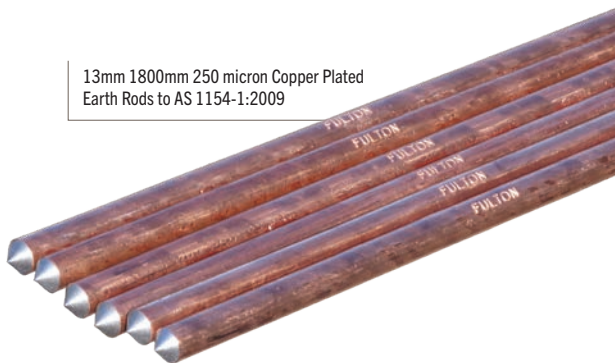

8.0

Earth Rods, Earthing Hardware & Accessories

REB12/15-70

REX16-120

REC35-120

13mm 1800mm 250 micron Copper Plated
Earth Rods to AS 1154-1:2009

13mm Earth Rods & Accessories

Brand: Fulton | Origin: Australia | Unit: Each

Brass Coupler

Star Point

Driving head

15mm & 19mm Earth Rods & Accessories

Brand: Fulton | Origin: Australia | Unit: Each

Part Number	Description	Diameter	Length	Detail	Weight	Pack Qty	Drawing
15mm Copper Plated Earth Rod							
524468	CPR-15-1800 Earth Rod	15mm	1800mm	250micron	2.3kg	5	8-S0340
Accessories for 15mm Earth Rods							
524484	BCP15P Brass Coupler	Fit 15mm	70mm	-	70g	20	8-S0300
524565	TP15P Earth Rod Tapered Point	Fit 13mm	37mm	-	80g	10	8-S0010
523577	TPS15 Star Point	Fit 15mm	72mm	-	95g	10	617-A4
524158	DHT15 Driving Head Tool	Fit 15mm	102mm	-	300g	1	1239-A4
524360	K900DM15 Driving Moil	Fit 15mm	222mm	-	570g	1	1309-A4
Clamps for 15mm Earth Rods							
523070	REB12/15 Clamp		40mm	Cable Range 10-70mm ²	100g	20	8-S0034
523844	REX16-120 Clamp		40mm	Cable Range 16-120mm ²	260g	10	945-A4
524352	RET25-120/3 Clamp for 3 Cables		74mm	Cable Range 25-120mm ²	700g	10	1290-A4
523089	REC35-120 Clamp		67mm	Cable Range 35-120mm ²	150g	10	611-A4
19mm Copper Plated Earth Rod							
524492	CPR-19-1800 Earth Rod	19mm	1800mm	250micron	3.3kg	5	8-S0342
Accessories for 19mm Earth Rods							
524514	BC19P Brass Coupler	Fit 19mm	95mm	-	155g	20	8-S0301
523151	TP19 Earth Rod Point	Fit 19mm	60mm	-	95g	10	1304-A4
523143	DHT19 Driving Head Tool	Fit 19mm	102mm	-	300g	1	1305-A4
524379	K900DM19 Driving Moil	Fit 19mm	222mm	-	570g	1	1306-A4
Clamps for 19mm Earth Rods							
523615	EC2 Earth Clamp		110mm	Cable Range 16-25mm ²	485g	10	1308-A4
523844	REX16-120 Clamp		40mm	Cable Range 16-120mm ²	260g	10	945-A4
524352	RET25-120/3 Clamp for 3 Cables		74mm	Cable Range 25-120mm ²	700g	10	1290-A4