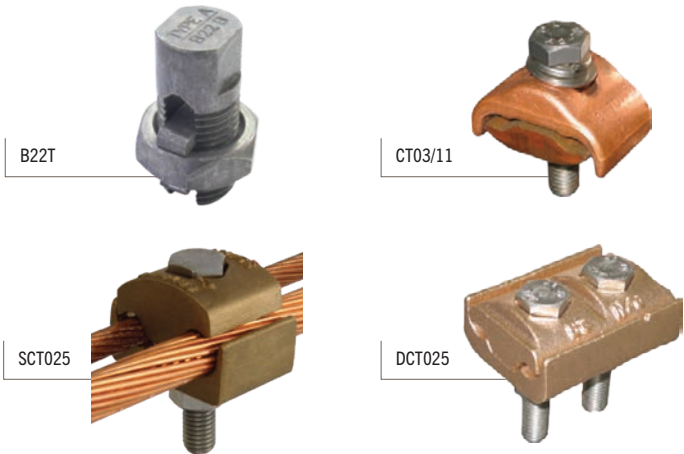

Taps, Lugs, Service & CTC Bolted Connectors

Brand: Fulton | Origin: Australia | Unit: Each

8.1

Part Number	Description	Construction	Conductor	Conductor	Weight	Box Qty
Aluminium Service Taps						
524344	SL-4/12 Service Tap	Aluminium	7/3.00-7/4.75	9.0-14.3mm	100g	10
524166	SL-7/19 Service Tap	Aluminium	7/4.5-19/3.75	13.5-18.8mm	200g	10
Aluminium Lugs						
524174	TODL-7/19 Lug	Aluminium	7/2.5-19/3.75	7.0-19.0mm	375g	10
524182	TODL-7/19ET 'Bling' Lug	Bright ETP Ali	7/2.5-19/3.75	7.0-19.0mm	375g	10
SC Aluminium Service Connectors						
524190	SC1-6/19 One-Bolt	Ali + Copper Loop	7/2.25-19/3.75	6.75-18.75mm	200g	10
524204	SC2-6/19 Two-Bolt	Ali + Copper Loop	7/2.25-19/3.75	6.75-18.75mm	400g	10
CTC Consumer Tee Connectors						
524212	CTC-1 Single Leg	Aluminium	7/2.25-19/3.75	6.75-18.75mm	175g	10
524220	CTC-1 Double Leg	Aluminium	7/2.25-19/3.75	6.75-18.75mm	260g	10

Tee-off & Rising Main Connectors

Brand: Fulton | Origin: Australia | Unit: Each

Part Number	Description	Construction	Stainless	Conductor	Length	Weight	Box Qty
Tee-off Connectors							
524018	TO-4/12 Single Bolted Tee-Off	Aluminium	304	4-12mm ²	51	200g	50
523453	TO-7/19 Single Bolted Tee-Off	Aluminium	304	7-19mm ²	70	237g	50
523003	TOD-4/12 Double Bolted Tee-Off	Aluminium	304	4-12mm ²	70	210g	50
523011	TOD-7/19 Double Bolted Tee-Off	Aluminium	304	7-19mm ²	95	475g	30
523720	TOD-7/19 Triple Bolted Tee-Off	Aluminium	304	7-19mm ²	143	800g	10
3-Piece Rising Main Connectors							
524026	CV3P Rising Main	Gunmetal ETP	316	50-95mm ²	58		15
524034	CV4P Rising Main	Gunmetal ETP	316	120-240mm ²	58		15
524042	CV5P Rising Main	Gunmetal ETP	316	120-300mm ²	58		15
524050	CV6P Rising Main	Gunmetal ETP	316	120-240mm ²	70	950g	15
523747	CV8P Rising Main	Gunmetal ETP	316	300-800mm ²	77		15
524069	CV9P Rising Main	Gunmetal ETP	316	240-500mm ²	86	1.4kg	15