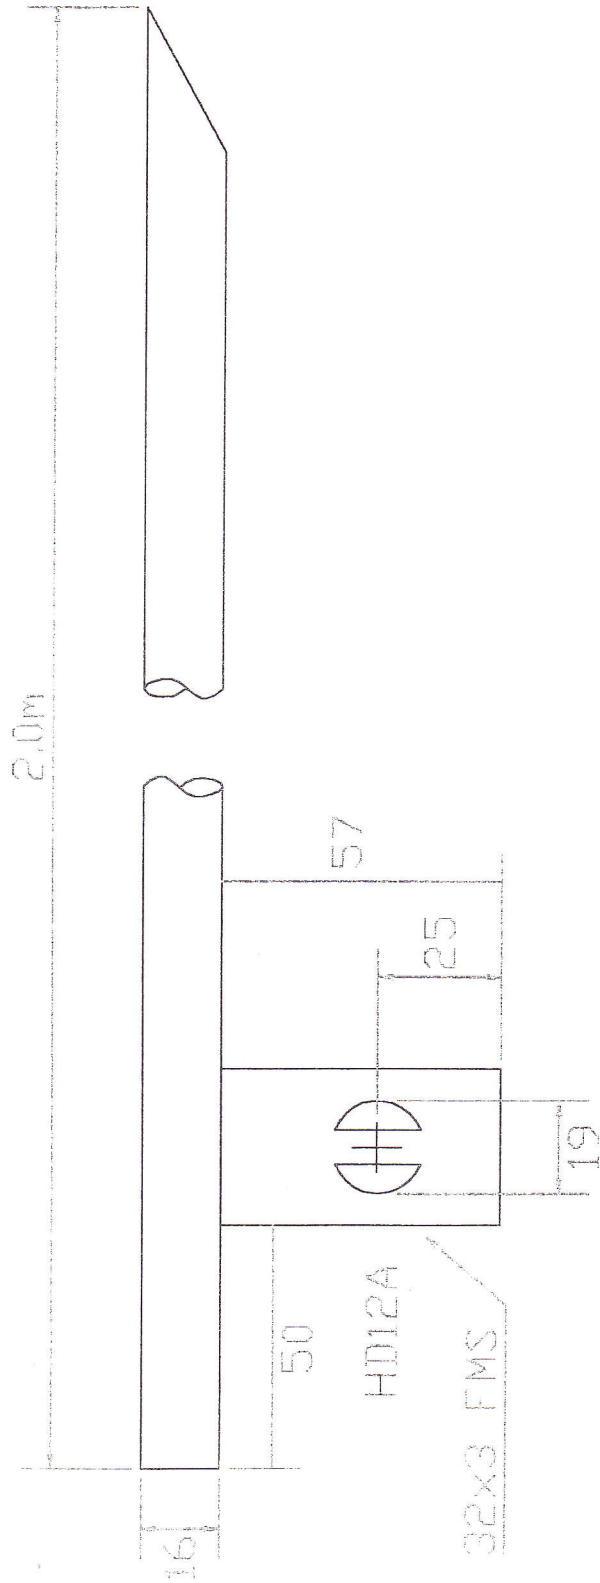

AA24009

AVON INDUSTRIES

DRAWN BY AARON SMITH SHEET

ISSUED DATE 9/7/99

01

AA24009  
EARTH PEG-16MM POINTED

2m x 16 HD12A Tab Earth Peg