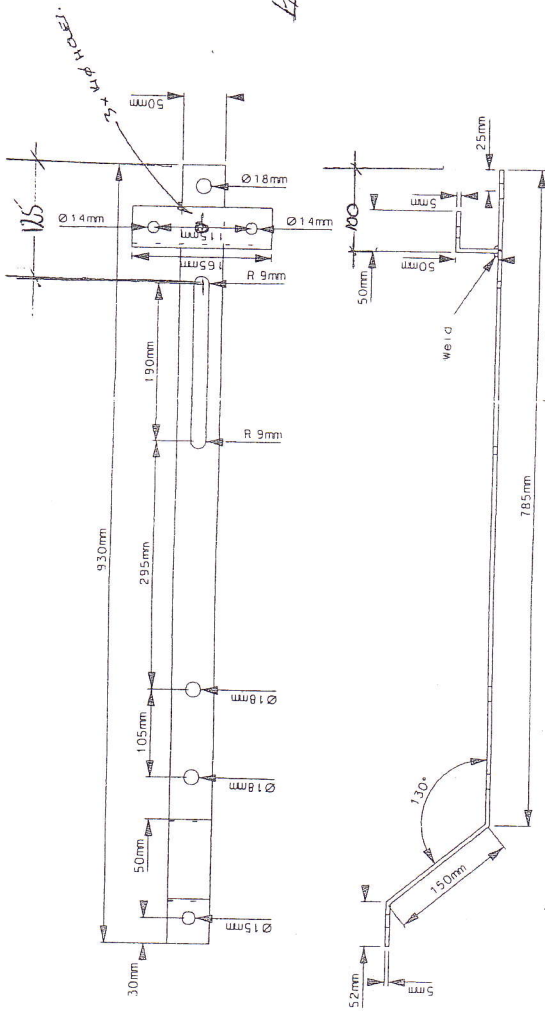

AA 18206 85050832

AA 18206  
2 HOLES Ø14 DRILLED  
RIGHT THROUGH.

11KV CRUCIFIX BRACKET