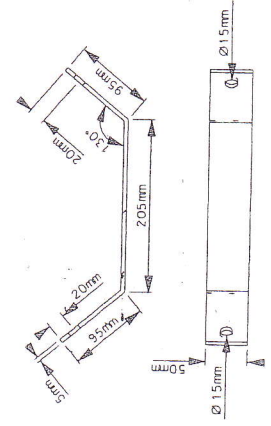

AA 18206 85050832

AA 18206  
2 HOLES Ø14 DRILLED  
RIGHT THROUGH.

11KV CRUCIFIX BRACKET