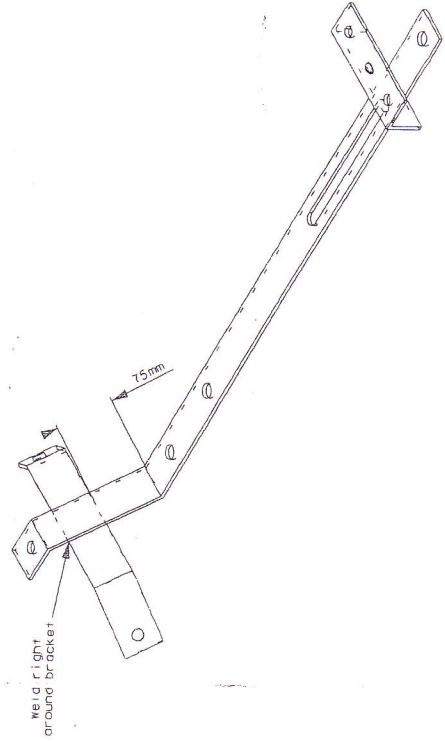

AA 18206 85050832

AA 18206  
2 HOLES Ø14 DRILLED  
RIGHT THROUGH.

11KV CRUCIFIX BRACKET