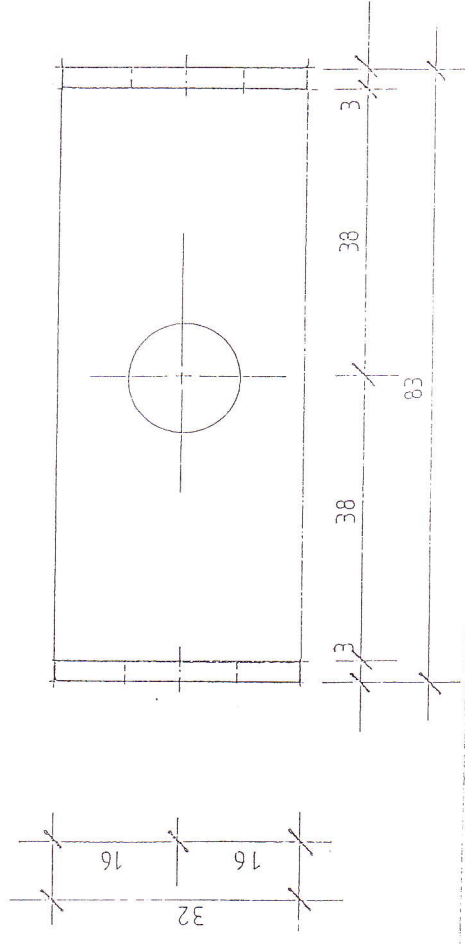

AA 23002

SKETCH 205 U SCHACLE

14 mm holes

U Shackle 205 Insulator

AI / 047
ISSUE 1A11

Scale 1:1
Date 9.11.93