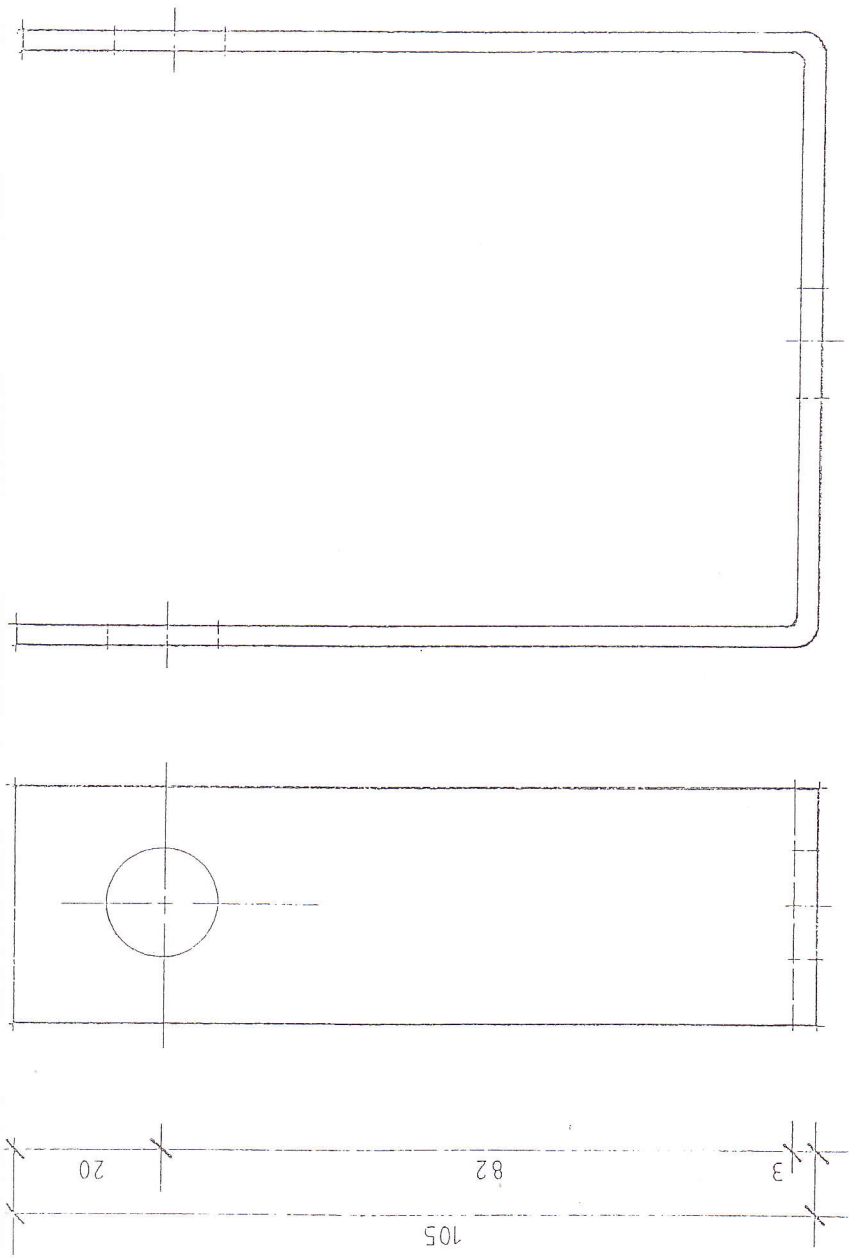

AA 23002

SKETCH 205 U SCHACLE

14 mm holes

U Shackle 205 Insulator

AI / 047
ISSUE 1A11

Scale 1:1
Date 9.11.93