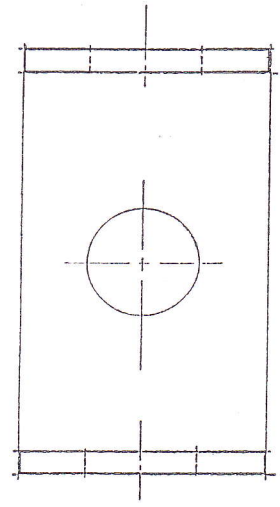

AA 23001

SKETCH 210 U SHACKLE

14 mm holes

RAYON

INDUSTRIES LTD

U Shackle 210 Insulator

AA 23001

AI/048
ISSUE A

Scale- 1:1

Date - 9.11.93