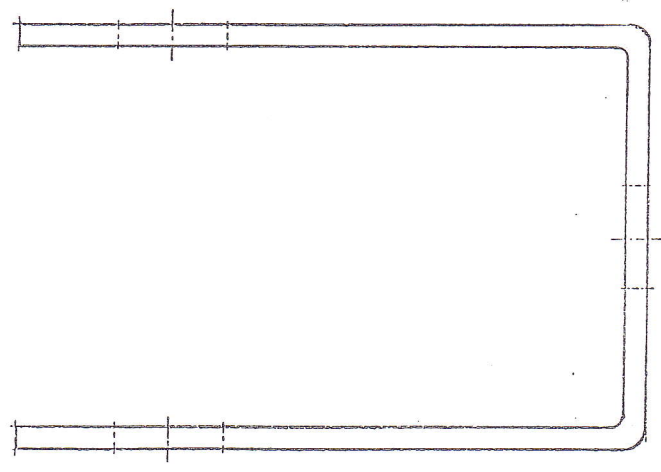

AA 23001

SKETCH 210 U SHACKLE

14 mm holes

RAYON

INDUSTRIES LTD

U Shackle 210 Insulator

AA 23001

AI/048
ISSUE A

Scale- 1:1

Date - 9.11.93