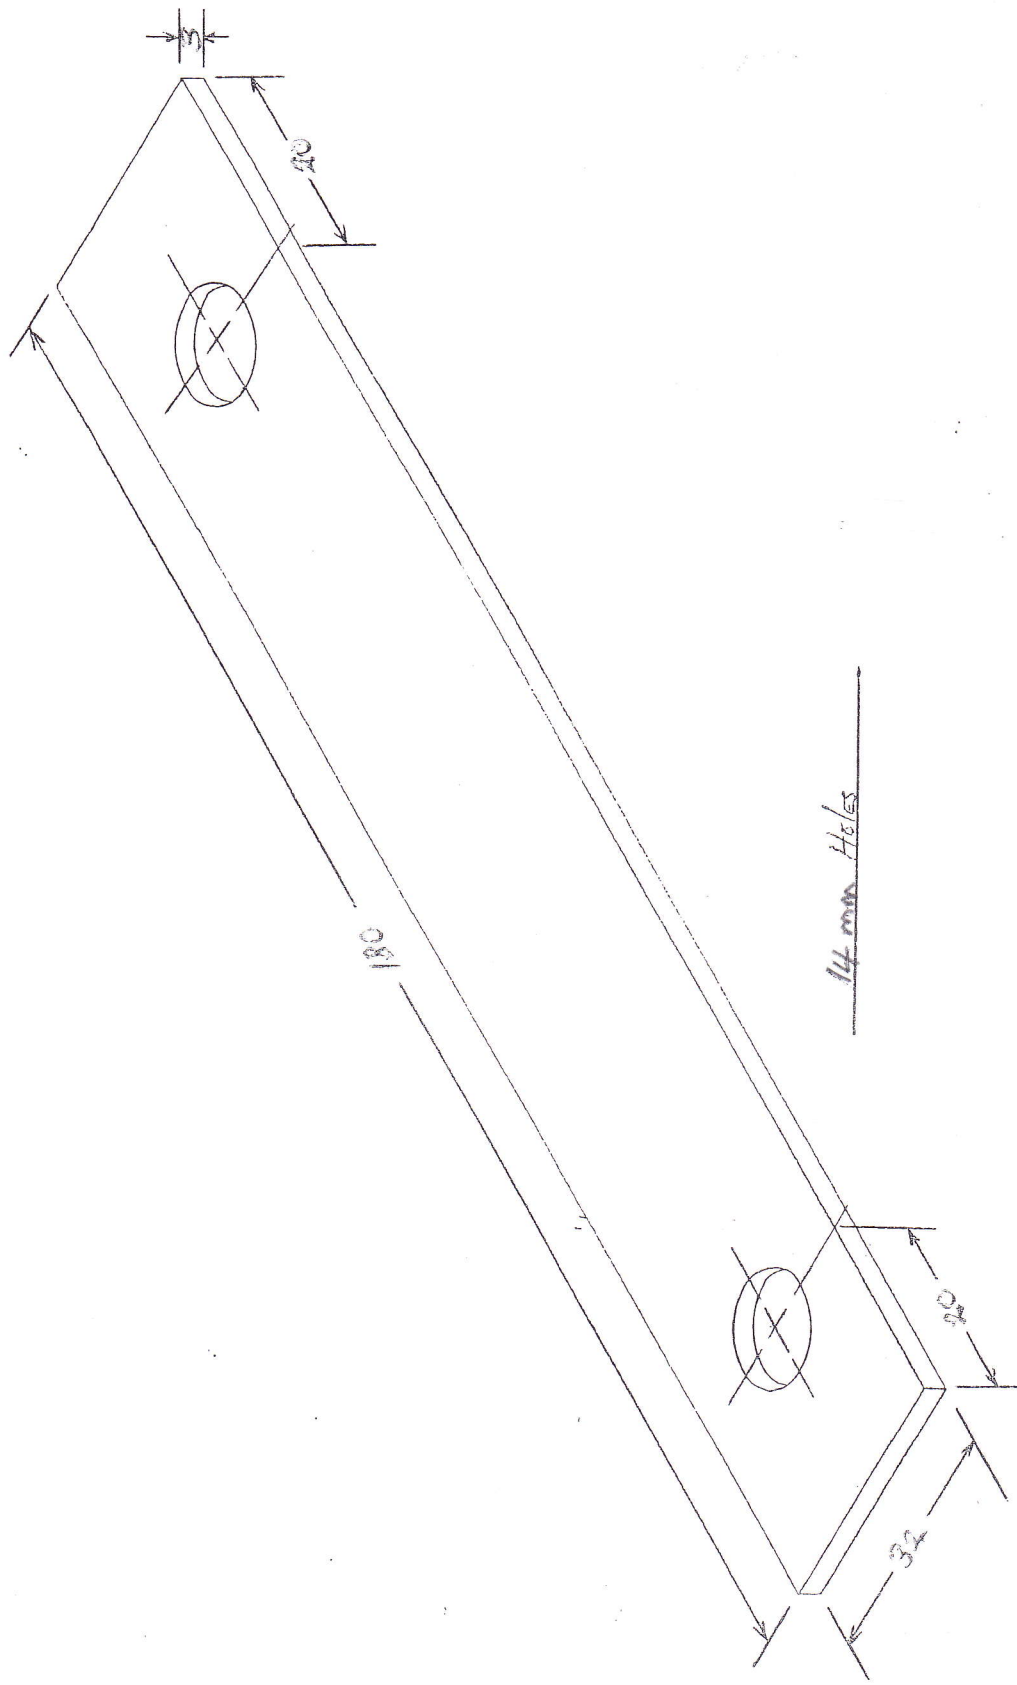

AA 2000 1

AI/032

ISSUE AI I I

Scale - 1:1

Date - 18 Jun 93

SHACKLE STRAPS / 10 x 22 x 14 - 14 mm holes
AA 2000 1
at 20mm center to corner

AVON
INDUSTRIES LTD