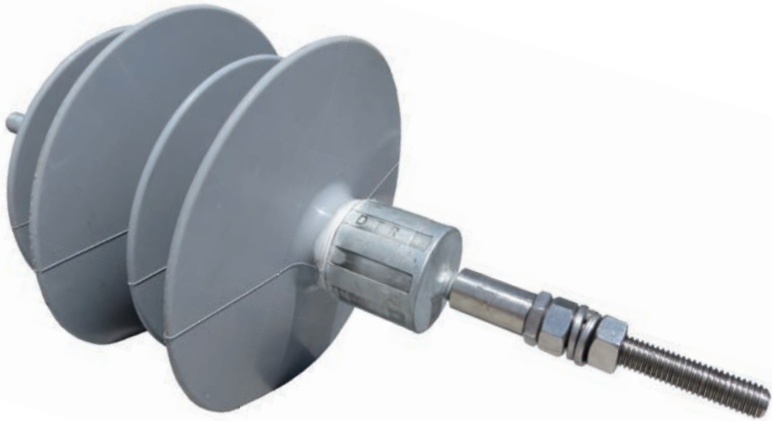

### SHACKLE STRAPS & U SHACKLES

Part Number	Description	Brand	Origin	Length (mm)	Width (mm)	Thick (mm)	Holes	HDG (mm)	Unit	Weight	Box Qty	Drawing
<b>Shackle Straps</b>												
537004	Avon AA20001 Shackle Strap 7"	Avon	NZ	180	32	3	14	To 4680:2006	Each	140g	100	AA20001
537012	Avon AA20009 Shackle Strap #11	Avon	NZ	170	30	2	14	To 4680:2006	Each	85g	200	AA20009
537020	Avon AA20011 Shackle Strap #8 Offset	Avon	NZ	180	32	3	18	To 4680:2006	Each	130g	100	AA20011
<b>U Shackles</b>												
537039	Avon AA23001 210 U Shackle Small	Avon	NZ	85	32	3	14	To 4680:2006	Each	160g	100	AA23001
537047	Avon AA23002 205 U Shackle Large	Avon	NZ	105	32	3	14	To 4680:2006	Each	210g	50	AA23002
537063	Avon AA23003 320 U Shackle Extra Large	Avon	NZ	132	40	5	14	To 4680:2006	Each	500g	30	AA23003

### PRE-ASSEMBLED REEL BUNDLES

Part Number	Description	Brands	Origin	Status	Unit	Weight	Box Qty
<b>Reel &amp; Shackle Strap Bundles</b>							
102148	NZI 210 Reel + Avon 7" Shackle Strap + 2 x M12 110 Bolt	NZI/Avon	NZ	Assembled	Bundle	750g	20
102180	NZI 205 Reel + Avon 7" Shackle Strap + 2 x M12 110 Bolt	NZI/Avon	NZ	Assembled	Bundle	1.1kg	10
<b>Reel &amp; U Shackle Bundles</b>							
102121	NZI 210 Reel + Avon Small U Shackle + M12 110 Bolt	NZI/Avon	NZ	Assembled	Bundle	550g	20
102156	NZI 205 Reel + Avon E/Large U Shackle + M12 110 Bolt	NZI/Avon	NZ	Assembled	Bundle	1.2kg	10

Avon Crucifix Bracket

DTR Crucifix Standoff

**GALVANISED STEEL CRUCIFIX BRACKET & POLYMER STANDOFF**

Part Number	Description	Brand	Origin	Length	Width	Thick	Holes	Unit	Weight	Pack Qty	Drawing	
<b>Crucifix Bracket (HDG to 4680:2006)</b>												
537055	Avon 11kV Crucifix Bracket only	Avon	NZ	920mm	340mm	6mm	14mm	Each	4.8kg	5	AA18206	
Part Number	Description	Brand	Origin	Rated	Creepage Length	Stud	Colour	Unit	Weight	Box/Pallet	Drawing	
<b>Polymer Standoff for 11kV Crucifix (IEC 61109)</b>												
553069	DTR 15kV Crucifix Standoff	DTR	Korea	15kV	550mm	328mm	M12	Grey	Each	1.8kg	6/300	ISA3-0550-GSS