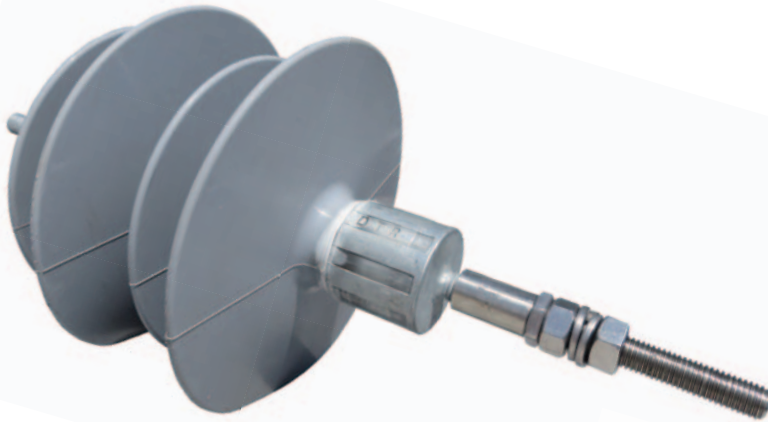

AVON SHACKLES & NZI Reel BUNDLES

SHACKLE STRAPS & U SHACKLES

Part Number	Description	Brand	Origin	Length (mm)	Width (mm)	Thick (mm)	Holes	HDG (mm)	Unit	Weight	Box Qty	Drawing
Shackle Straps												
537004	Avon AA20001 Shackle Strap 7"	Avon	NZ	180	32	3	14	To 4680:2006	Each	140g	100	AA20001
537012	Avon AA20009 Shackle Strap #11	Avon	NZ	170	30	2	14	To 4680:2006	Each	85g	200	AA20009
537020	Avon AA20011 Shackle Strap #8 Offset	Avon	NZ	180	32	3	18	To 4680:2006	Each	130g	100	AA20011
U Shackles												
537039	Avon AA23001 210 U Shackle Small	Avon	NZ	85	32	3	14	To 4680:2006	Each	160g	100	AA23001
537047	Avon AA23002 205 U Shackle Large	Avon	NZ	105	32	3	14	To 4680:2006	Each	210g	50	AA23002
537063	Avon AA23003 320 U Shackle Extra Large	Avon	NZ	132	40	5	14	To 4680:2006	Each	500g	30	AA23003

PRE-ASSEMBLED REEL BUNDLES

Part Number	Description	Brands	Origin	Status	Unit	Weight	Box Qty
Reel & Shackle Strap Bundles							
102148	NZI 210 Reel + Avon 7" Shackle Strap + 2 x M12 110 Bolt	NZI/Avon	NZ	Assembled	Bundle	750g	20
102180	NZI 205 Reel + Avon 7" Shackle Strap + 2 x M12 110 Bolt	NZI/Avon	NZ	Assembled	Bundle	1.1kg	10
Reel & U Shackle Bundles							
102121	NZI 210 Reel + Avon Small U Shackle + M12 110 Bolt	NZI/Avon	NZ	Assembled	Bundle	550g	20
102156	NZI 205 Reel + Avon E/Large U Shackle + M12 110 Bolt	NZI/Avon	NZ	Assembled	Bundle	1.2kg	10

Avon Crucifix Bracket

DTR Crucifix Standoff

GALVANISED STEEL CRUCIFIX BRACKET & POLYMER STANDOFF

Part Number	Description	Brand	Origin	Length	Width	Thick	Holes	Unit	Weight	Pack Qty	Drawing
Crucifix Bracket (HDG to 4680:2006)											
537055	Avon 11kV Crucifix Bracket only	Avon	NZ	920mm	340mm	6mm	14mm	Each	4.8kg	5	AA18206
Part Number	Description	Brand	Origin	Rated	Creepage Length	Stud	Colour	Unit	Weight	Box/Pallet	Drawing
Polymer Standoff for 11kV Crucifix (IEC 61109)											
553069	DTR 15kV Crucifix Standoff	DTR	Korea	15kV	550mm	328mm	M12	Grey	Each	1.8kg	6/300 ISA3-0550-GSS