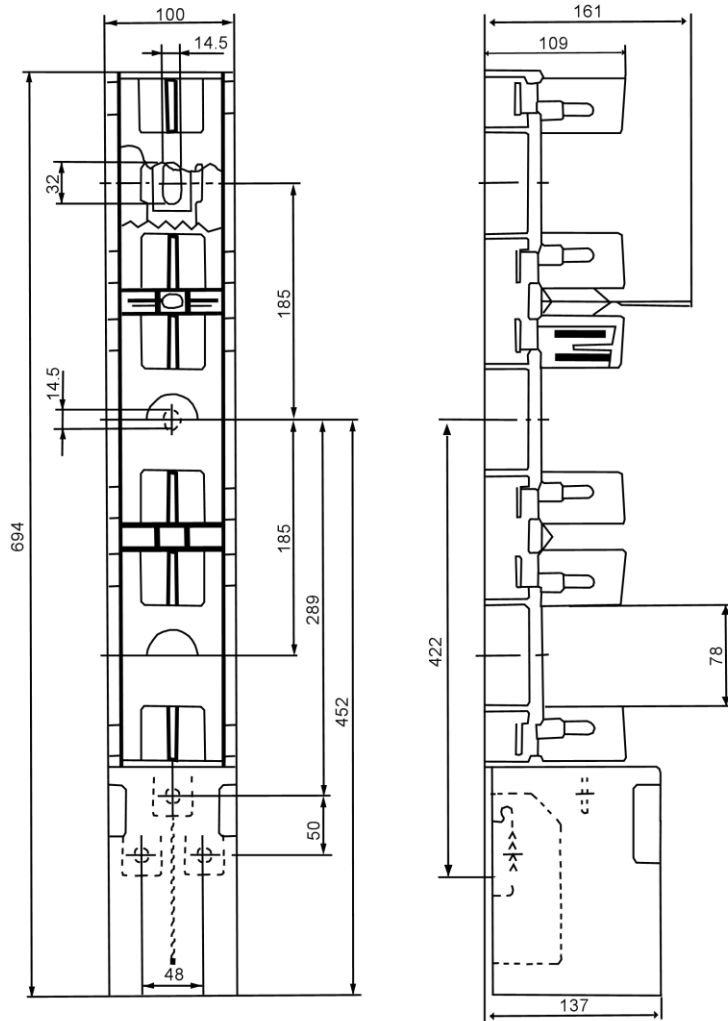

# NH-Lei 1-2N Sh S6 NH Fuse Rail 1/2

NZI Part No: 531855  
Efen Part Number : 38854.0020

HQ & FACTORY  
THOMAS STREET  
PO BOX 5 TEMUKA 7948  
T +64 3 615 0085

AUCKLAND SALES OFFICE  
2/40 ARRENWAY DRIVE  
ROSEDALE 0651  
T +64 9 479 4794

Complies with DIN 43623 form B, fully protected against direct contact with live parts, and to BGV A3 by covers on feeder contacts. Protection can be enhanced by using additional fuse covers. Due to the tightly packed design it is not possible to touch the busbars between the unit. The feeder contact of the fully insulated version is always covered. NH fuse rail sizes 1 / 2 – 3 are identical and interchangeability is no problem.