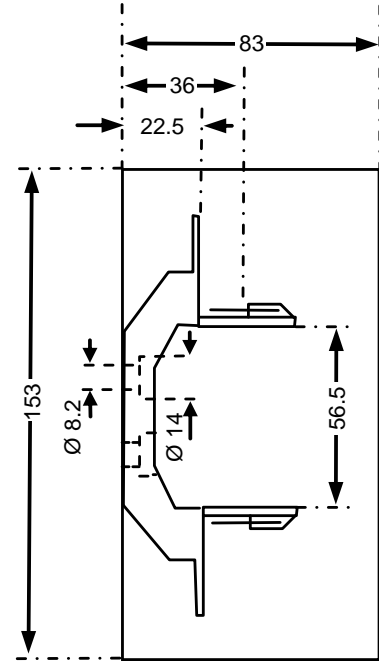

NH-Unt 3 L6L6 Fuse Base

NZI Part No. 531469
Efen Part No. 33000.0050
Flat Terminal M8
Insert Nut M8
160 Amps

HQ & FACTORY
THOMAS STREET
PO BOX 5 TEMUKA 7948
T +64 3 615 0085

AUCKLAND SALES OFFICE
2/40 ARRENWAY DRIVE
ROSEDALE 0651
T +64 9 479 4794

NZI Part No. 531049
Efen Part No. 33002.0050
Flat Terminal M8
Insert Nut M8
160 Amps