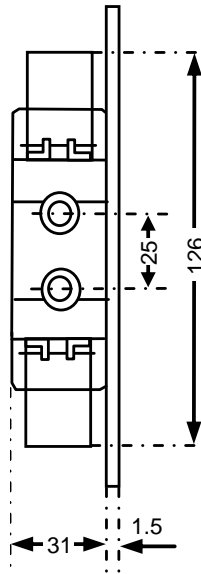

NH-Unt 3 L6L6 Fuse Base

NZI Part No. 531469
Efen Part No. 33000.0050
Flat Terminal M8
Insert Nut M8
160 Amps

HQ & FACTORY
THOMAS STREET
PO BOX 5 TEMUKA 7948
T +64 3 615 0085

AUCKLAND SALES OFFICE
2/40 ARRENWAY DRIVE
ROSEDALE 0651
T +64 9 479 4794

NZI Part No. 531049
Efen Part No. 33002.0050
Flat Terminal M8
Insert Nut M8
160 Amps