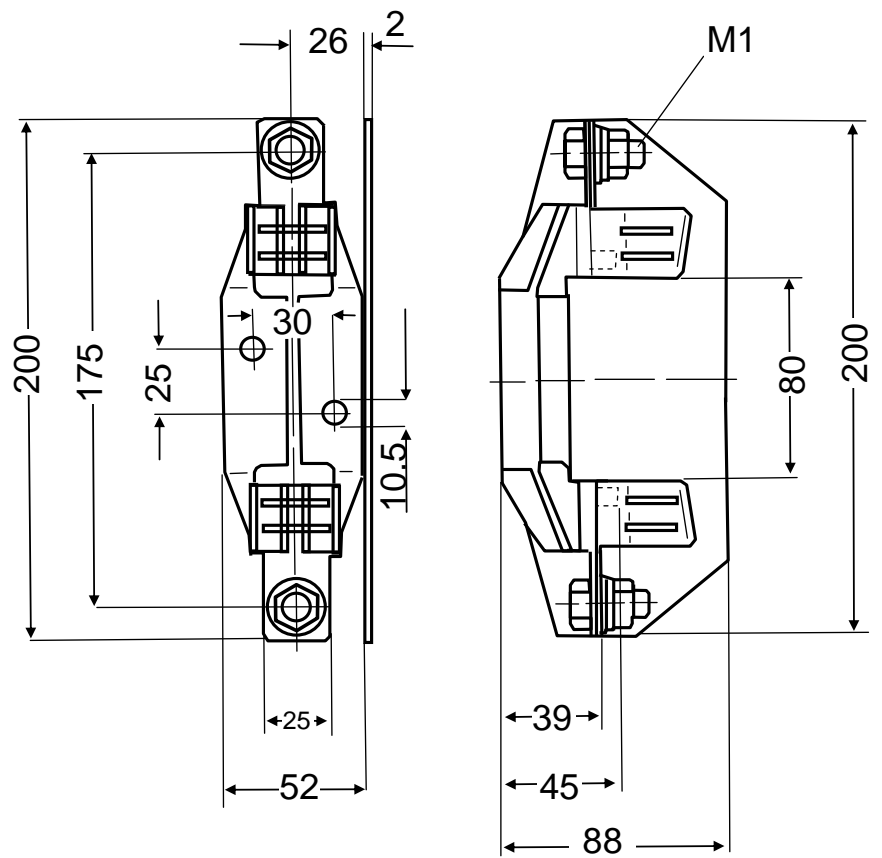

# NH-Unt 1 L5L5 Fuse Base

NZI Part No. 530735  
Efen Part No. 33027.0010  
Flat Terminal M10

HQ & FACTORY  
THOMAS STREET  
PO BOX 5 TEMUKA 7948  
T +64 3 615 0085

AUCKLAND SALES OFFICE  
2/40 ARRENWAY DRIVE  
ROSEDALE 0651  
T +64 9 479 4794

Size	Amps
1	250
Accessory : Partition for side-by-side mounting	