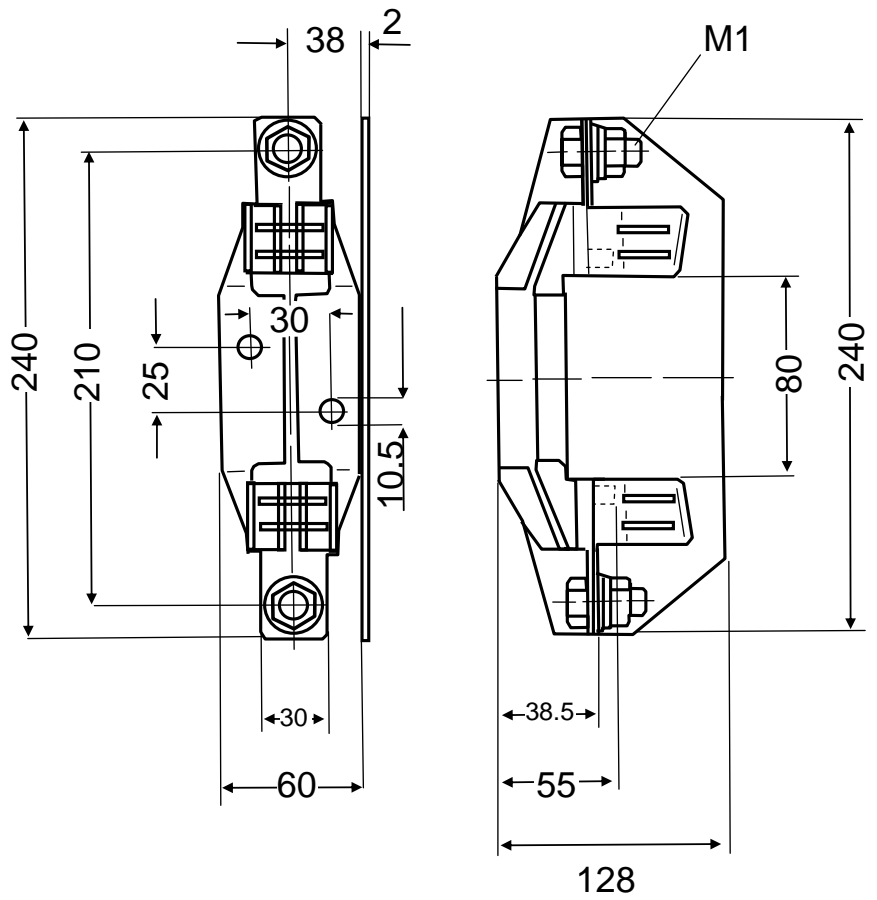

NH-Unt 3 L6L6 Fuse Base

NZI Part No. 530522
Efen Part No. 33035.0020
Flat Terminal M12
Insert Nut M12

HQ & FACTORY
THOMAS STREET
PO BOX 5 TEMUKA 7948
T +64 3 615 0085

AUCKLAND SALES OFFICE
2/40 ARRENWAY DRIVE
ROSEDALE 0651
T +64 9 479 4794

Size	Amps
3	630
Accessory : Partition for side-by-side mounting	