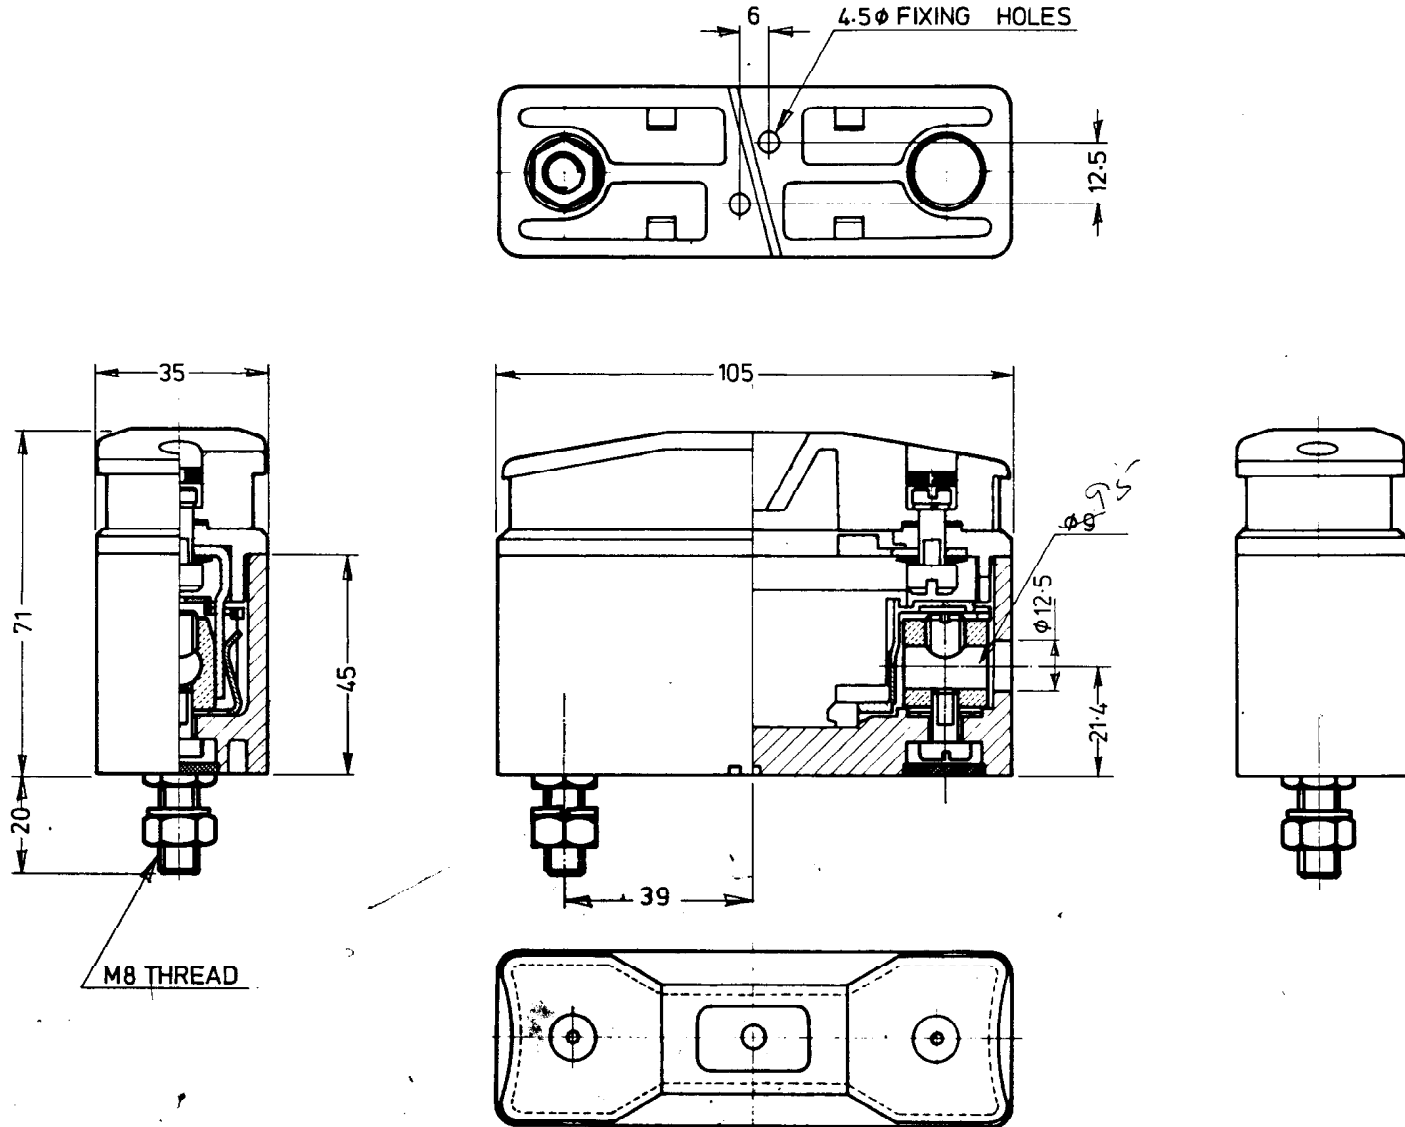

ALL DIMENSIONS IN M.M

DO NOT SCALE — IF IN DOUBT ASK

FIRST ANGLE PROJECTION

				DRAWN <i>efh</i>	NEW ZEALAND INSULATORS LIMITED
				CKD	TEMUKA
				DATE 10-12-77	NEW ZEALAND
Q	DAB	BC	A-3-00	SCALE 1:1	63 Amp 500 Volt HRC Fuse
C	965	TC	17-4-77	TOL	Busbar mount / front entry
ISSUE/	MOD No.	MOD.	DRN	DATE	MATL.
					FINISH
					No. REQD. _____
					PART No. _____
					D678-0508/B