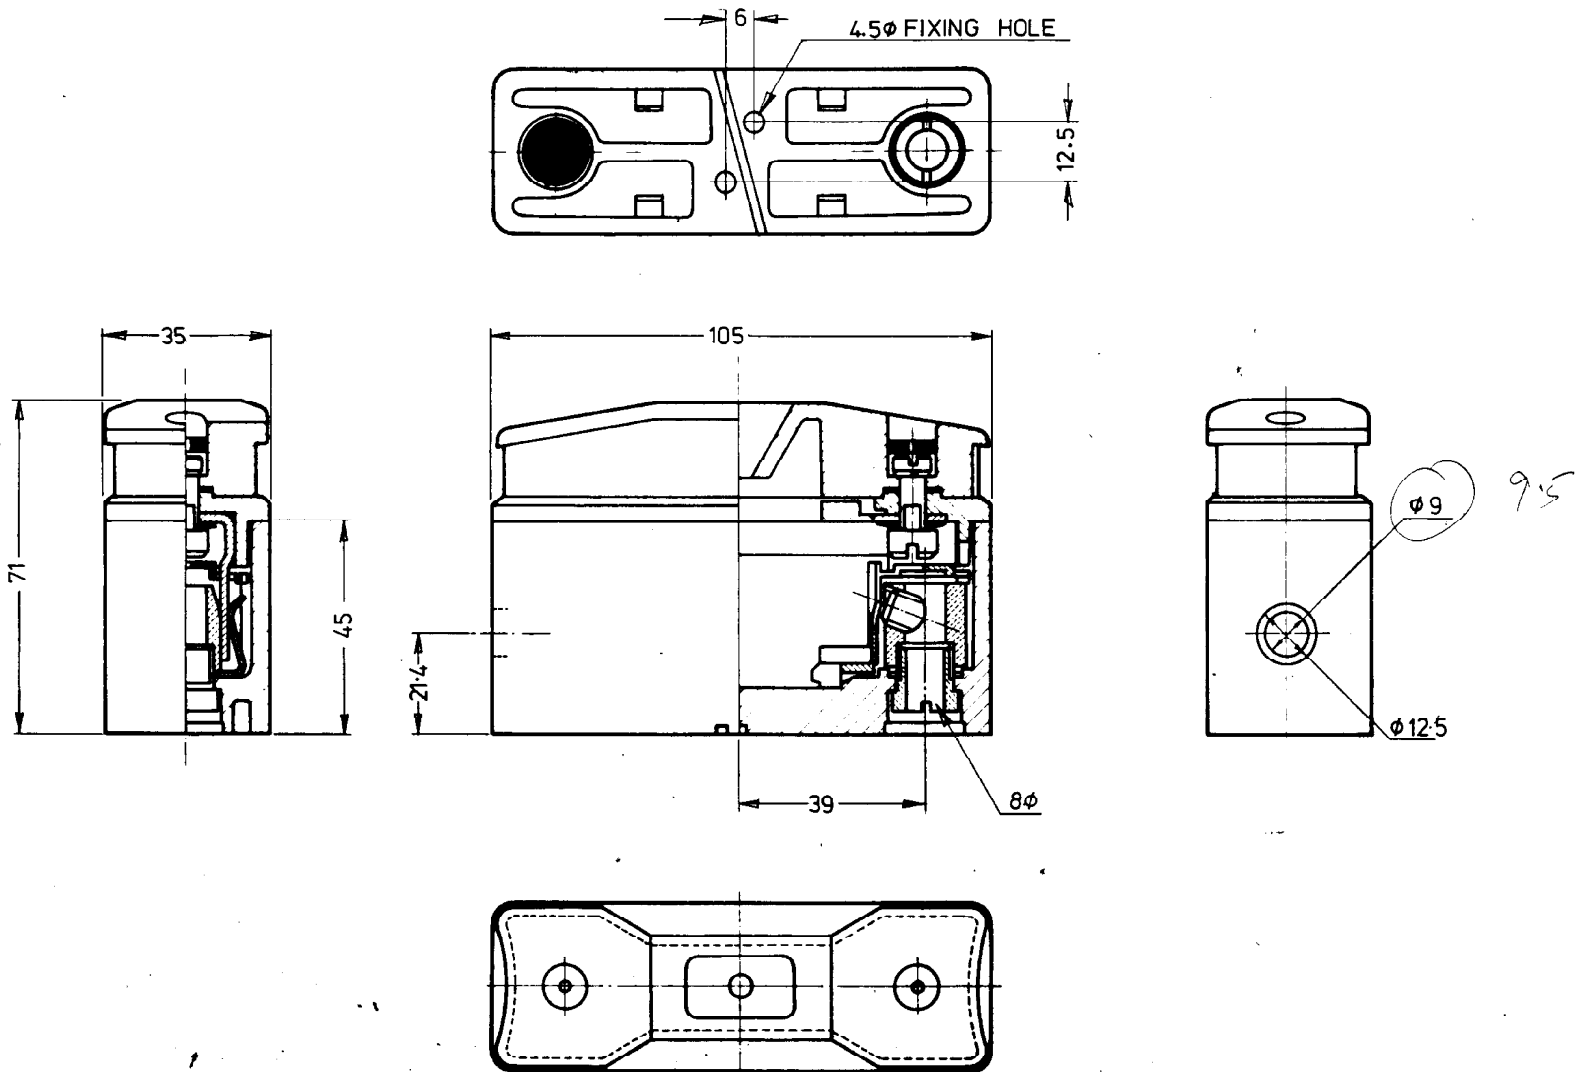

ALL DIMENSIONS IN M.M

DO NOT SCALE — IF IN DOUBT ASK

FIRST ANGLE PROJECTION

				DRAWN <i>AK</i>	NEW ZEALAND INSULATORS LIMITED	
				CHKD.	TEMUKA	NEW ZEALAND
				DATE 15-12-77	63 Amp 500 Volt HRC fuse	No. REGD.
D	1075	BC	14-3-77	SCALE 1:1	Back/ Front wiring	PART No.
C	965	BC	20-3-77	TOL	MATL.	
ISSUE/NO	MOD.	DRN	DATE		FINISH	D 678-0504/d