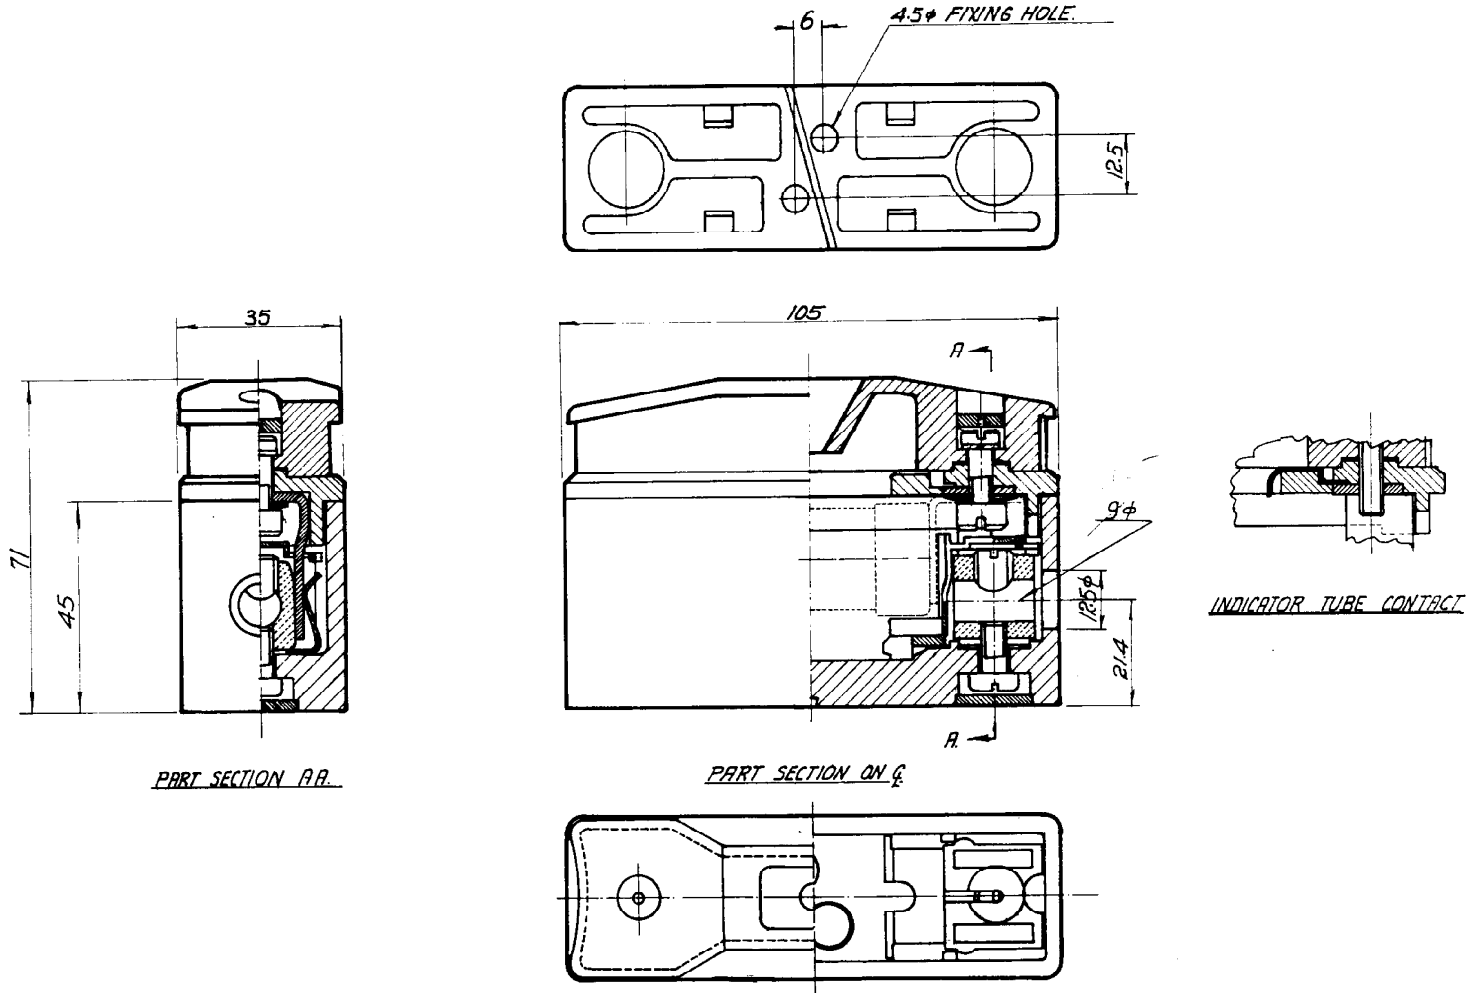

ALL DIMENSIONS IN mm

DO NOT SCALE - IF IN DOUBT ASK

FIRST ANGLE PROJECTION

				DRAWN <i>J. Brown</i>	NEW ZEALAND INSULATORS LIMITED
				CKD <i>J. Brown</i>	TEMUKA NEW ZEALAND
				DATE 9-2-77	63 μ 500V H.R.C. FUSE
				SCALE 1:1	END ENTRY (KNE)
d	1095			TOL	MATL
c	965			ISSUE	FINISH
				MOD No.	
				MOD.	
				ORN DATE	
					DS78-050/d