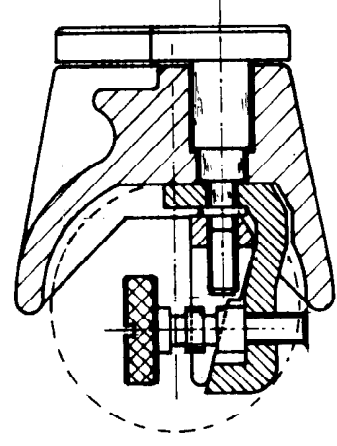

ALL DIMENSIONS IN M.M.

DO NOT SCALE — IF IN DOUBT ASK

FIRST ANGLE PROJECTION

300 Amp fuse link shown dotted

				DRAWN <i>Blaney</i>	<b>NEW ZEALAND INSULATORS LIMITED</b>	
				CHKD.	TEMUKA	NEW ZEALAND
				DATE 29-3-73	3" WEDGE FUSE 300-1	No. REQD.
				SCALE Full-Size		PART No.
				TOL	MATL.	D338-050A B
				MOD.	FINISH	
				DRN DATE		