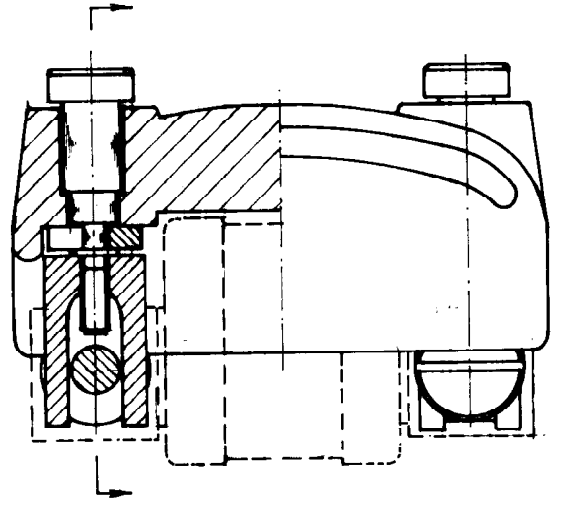

ALL DIMENSIONS IN M.M.

DO NOT SCALE — IF IN DOUBT ASK

FIRST ANGLE PROJECTION

300 Amp fuse link shown dotted

				DRAWN <i>Blaney</i>	<b>NEW ZEALAND INSULATORS LIMITED</b>	
				CHKD.	TEMUKA	NEW ZEALAND
				DATE 29-3-73	3" WEDGE FUSE 300-1	No. REQD.
				SCALE Full-Size		PART No.
				TOL	MATL.	D338-050A B
				MOD.	FINISH	
				DRN DATE		