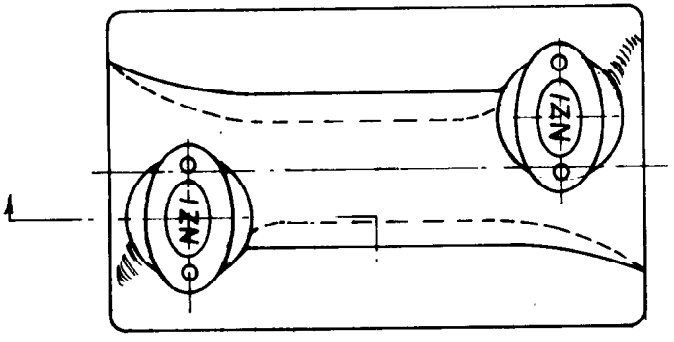

ALL DIMENSIONS IN M.M.

DO NOT SCALE — IF IN DOUBT ASK

FIRST ANGLE PROJECTION

300 Amp fuse link shown dotted

				DRAWN <i>Blaney</i>	<b>NEW ZEALAND INSULATORS LIMITED</b>	
				CHKD.	TEMUKA	NEW ZEALAND
				DATE 29-3-73	3" WEDGE FUSE 300-1	No. REQD.
				SCALE Full-Size		PART No.
				TOL	MATL.	D338-050A B
				MOD.	FINISH	
				DRN DATE		