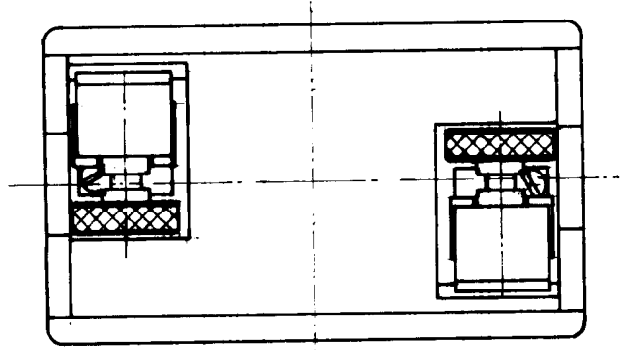

ALL DIMENSIONS IN M.M.

DO NOT SCALE — IF IN DOUBT ASK

FIRST ANGLE PROJECTION

300 Amp fuse link shown dotted

				DRAWN <i>Blaney</i>	<b>NEW ZEALAND INSULATORS LIMITED</b>	
				CHKD.	TEMUKA	NEW ZEALAND
				DATE 29-3-73	3" WEDGE FUSE 300-1	No. REQD.
				SCALE Full-Size		PART No.
				TOL	MATL.	D338-050A B
				MOD.	FINISH	
				DRN DATE		