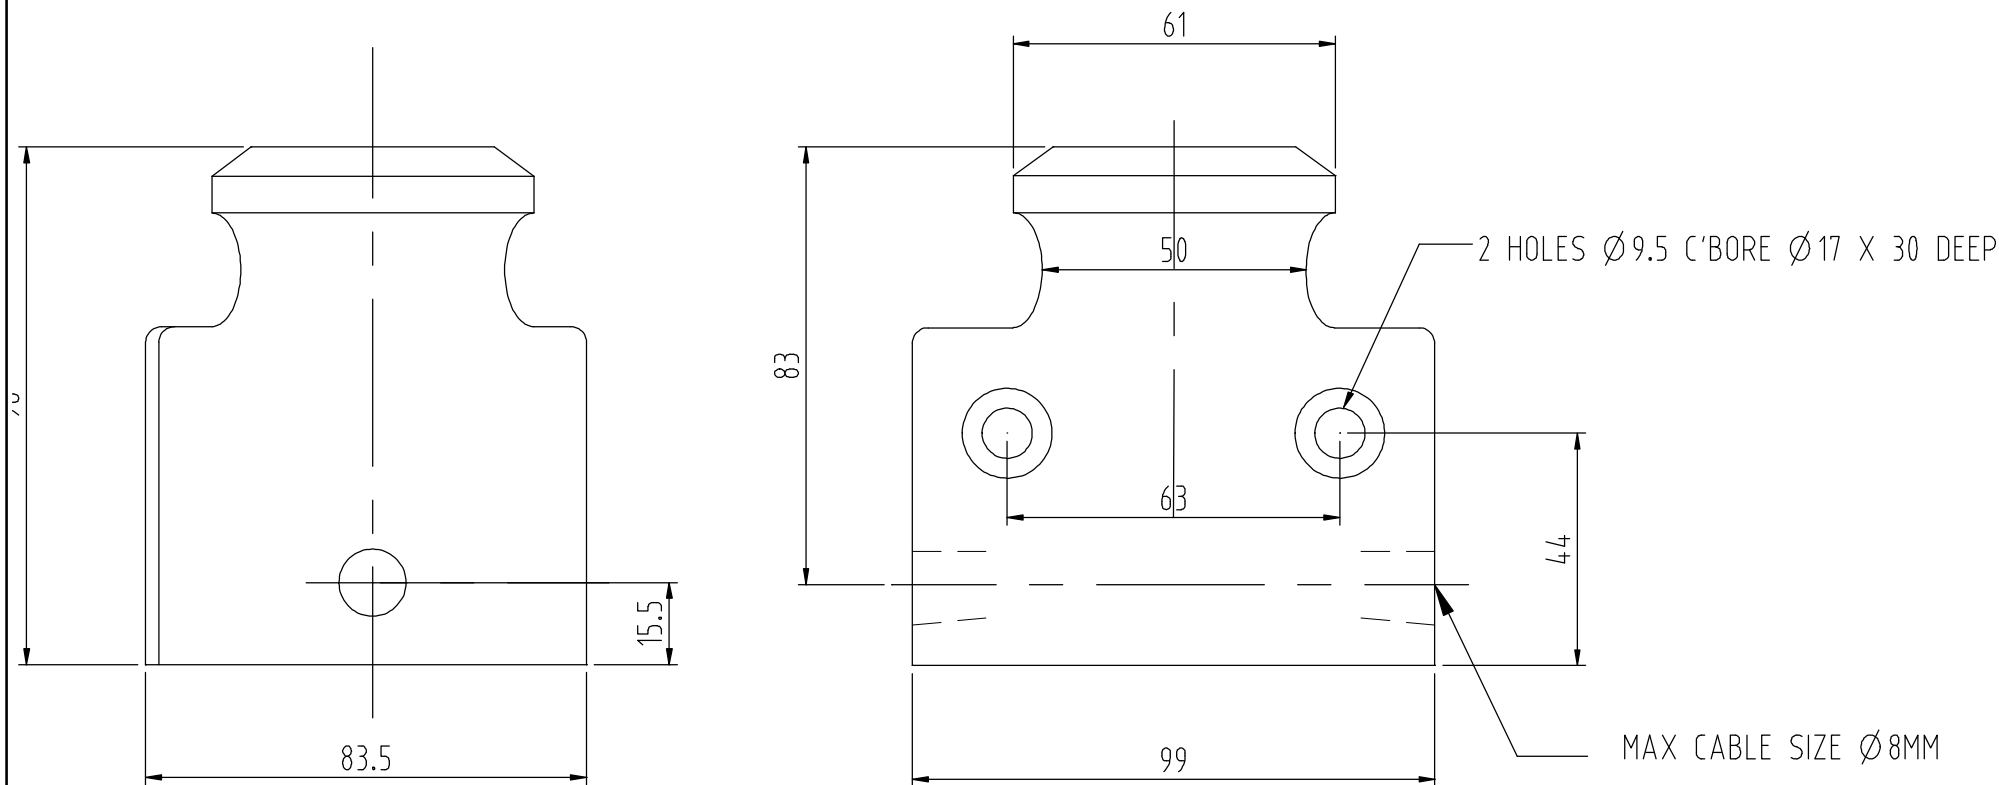

ALL DIMENSIONS IN MILLIMETRES - DO NOT SCALE - IF IN DOUBT PLEASE ASK

UNIT WEIGH 1.1KG

Issue	Mod. No.	Date

Drawn J. UDEN  
Date 20.07.2012

NEW ZEALAND INSULATORS

TEMUKA

NEW ZEALAND INSULATORS LTD  
Tel: +64-3-687 8100  
Fax: +64-3-615 8125  
e-mail: sales@nzinsulators.co.nz

60A CUTOUT BASE ONLY

D233-0503/A